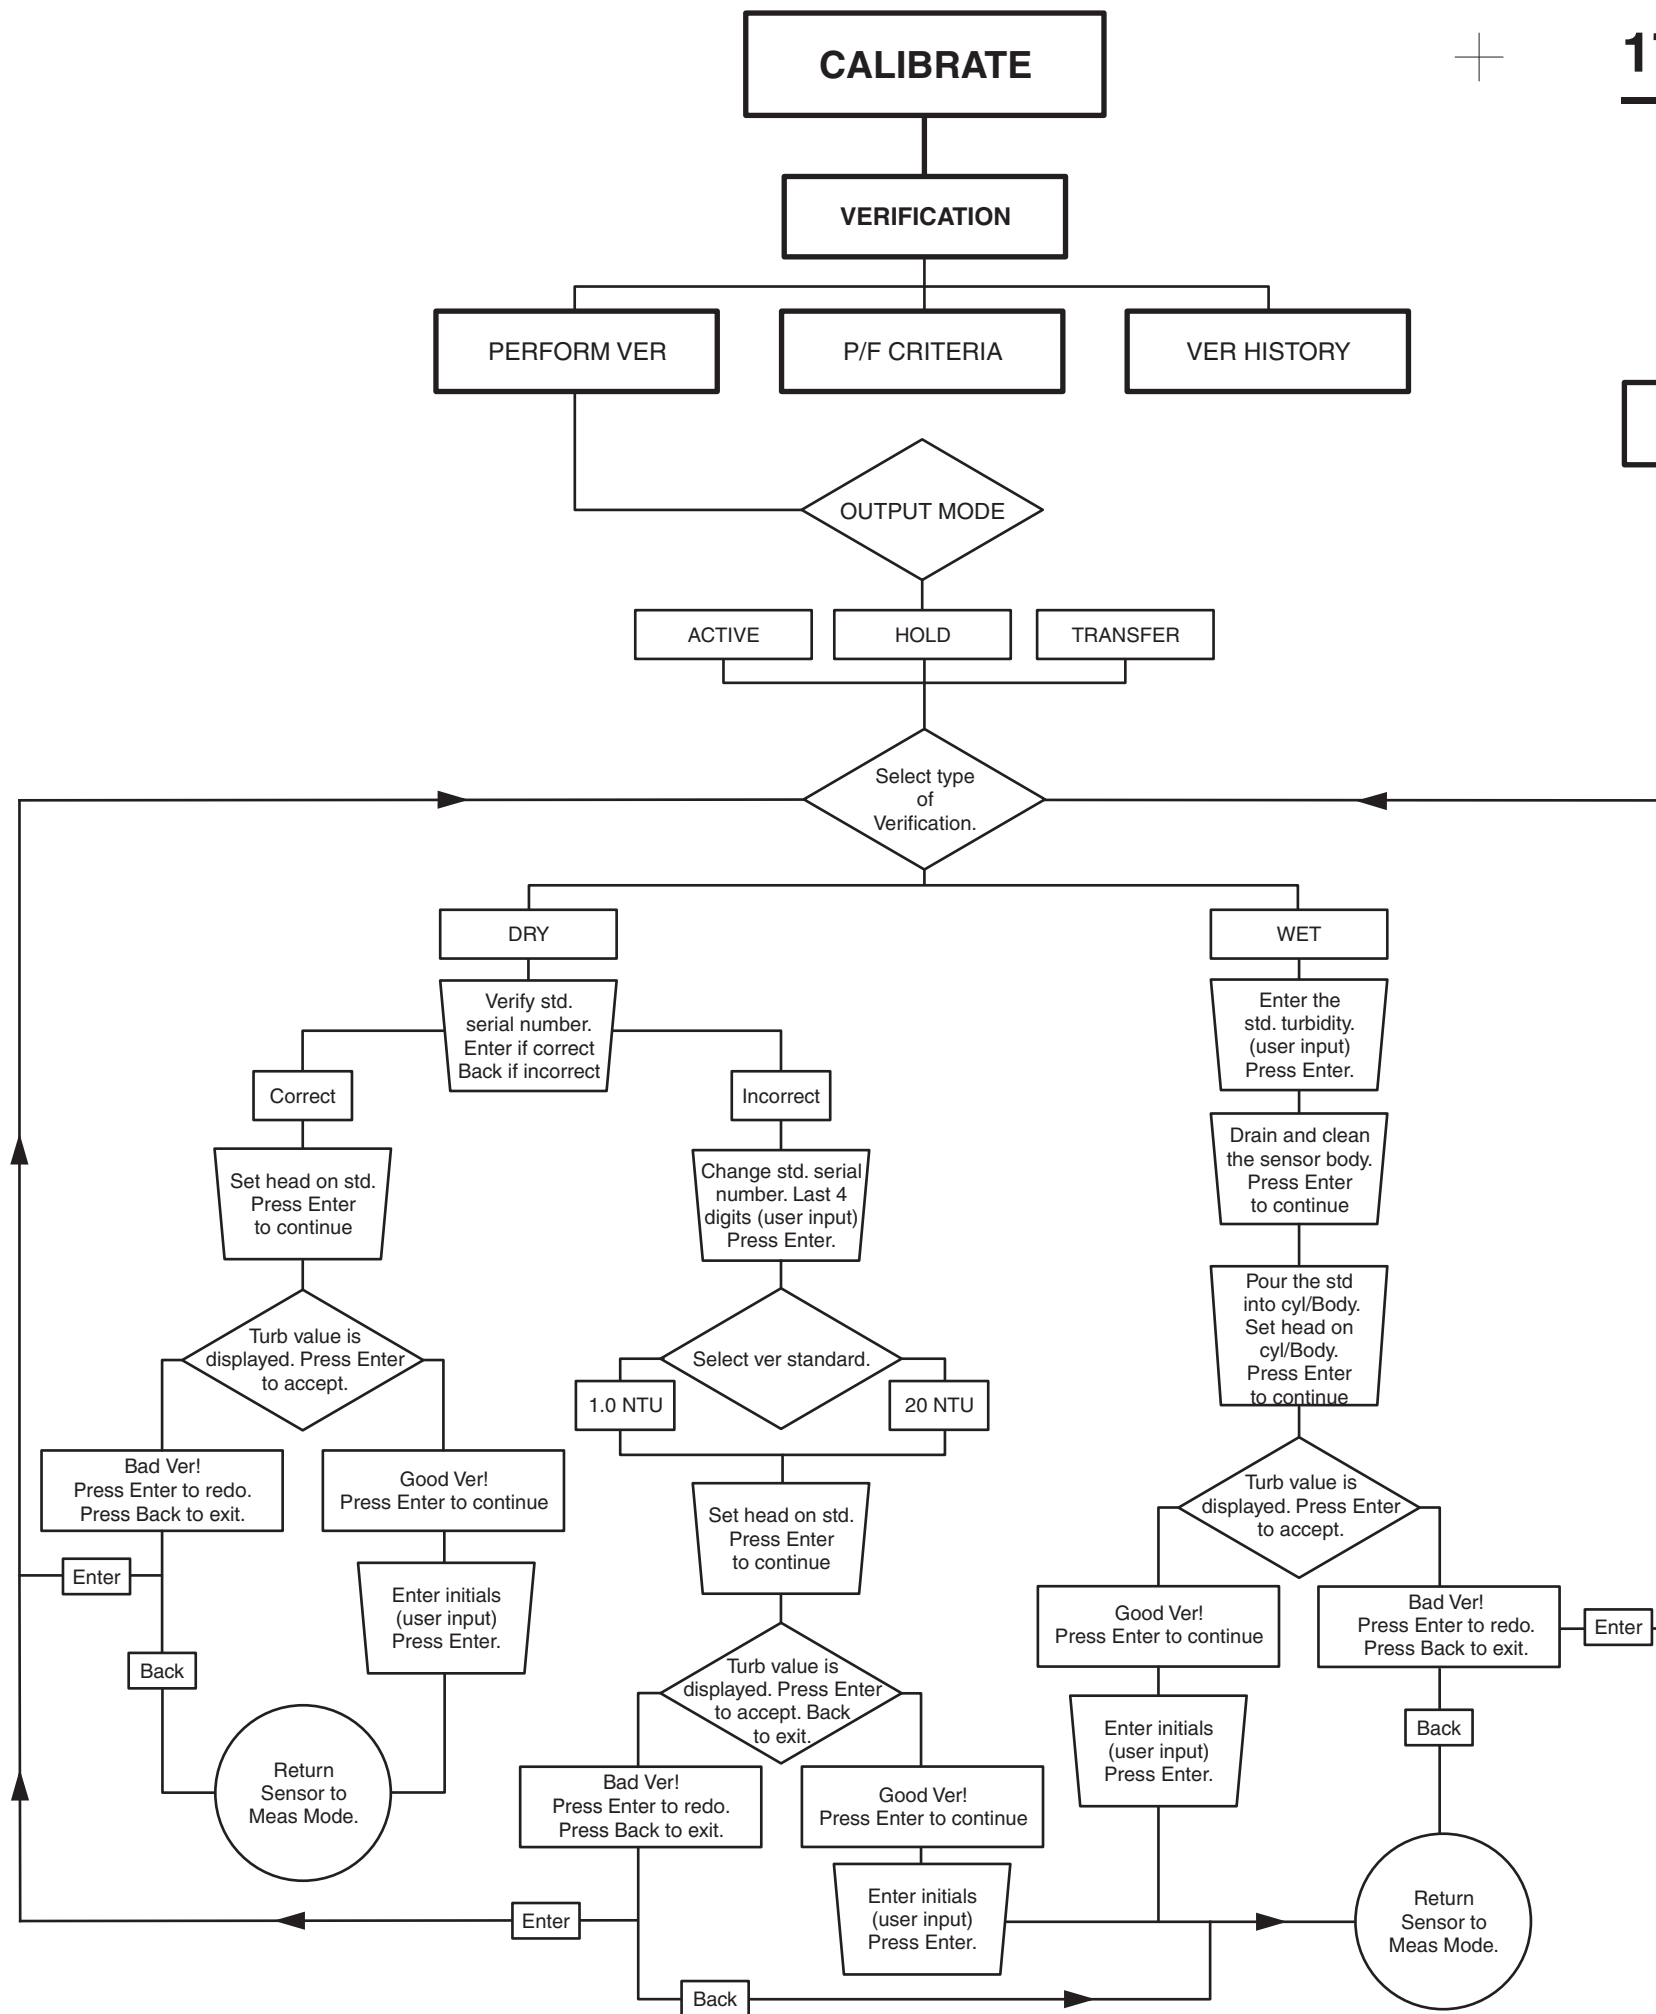

# 1720E Quick Reference Card

**sc100 Controller Keys**

- Back key moves back one level in the menu structure.
- Menu key moves to the main menu from other menus. This key is not active in menus where a selection or other input must be made.
- Home key moves to the Main Measurement screen from any other screen. This key is not active in menus where a selection or other input must be made.
- Enter key accepts an input value, updates, or accepts displayed menu options.