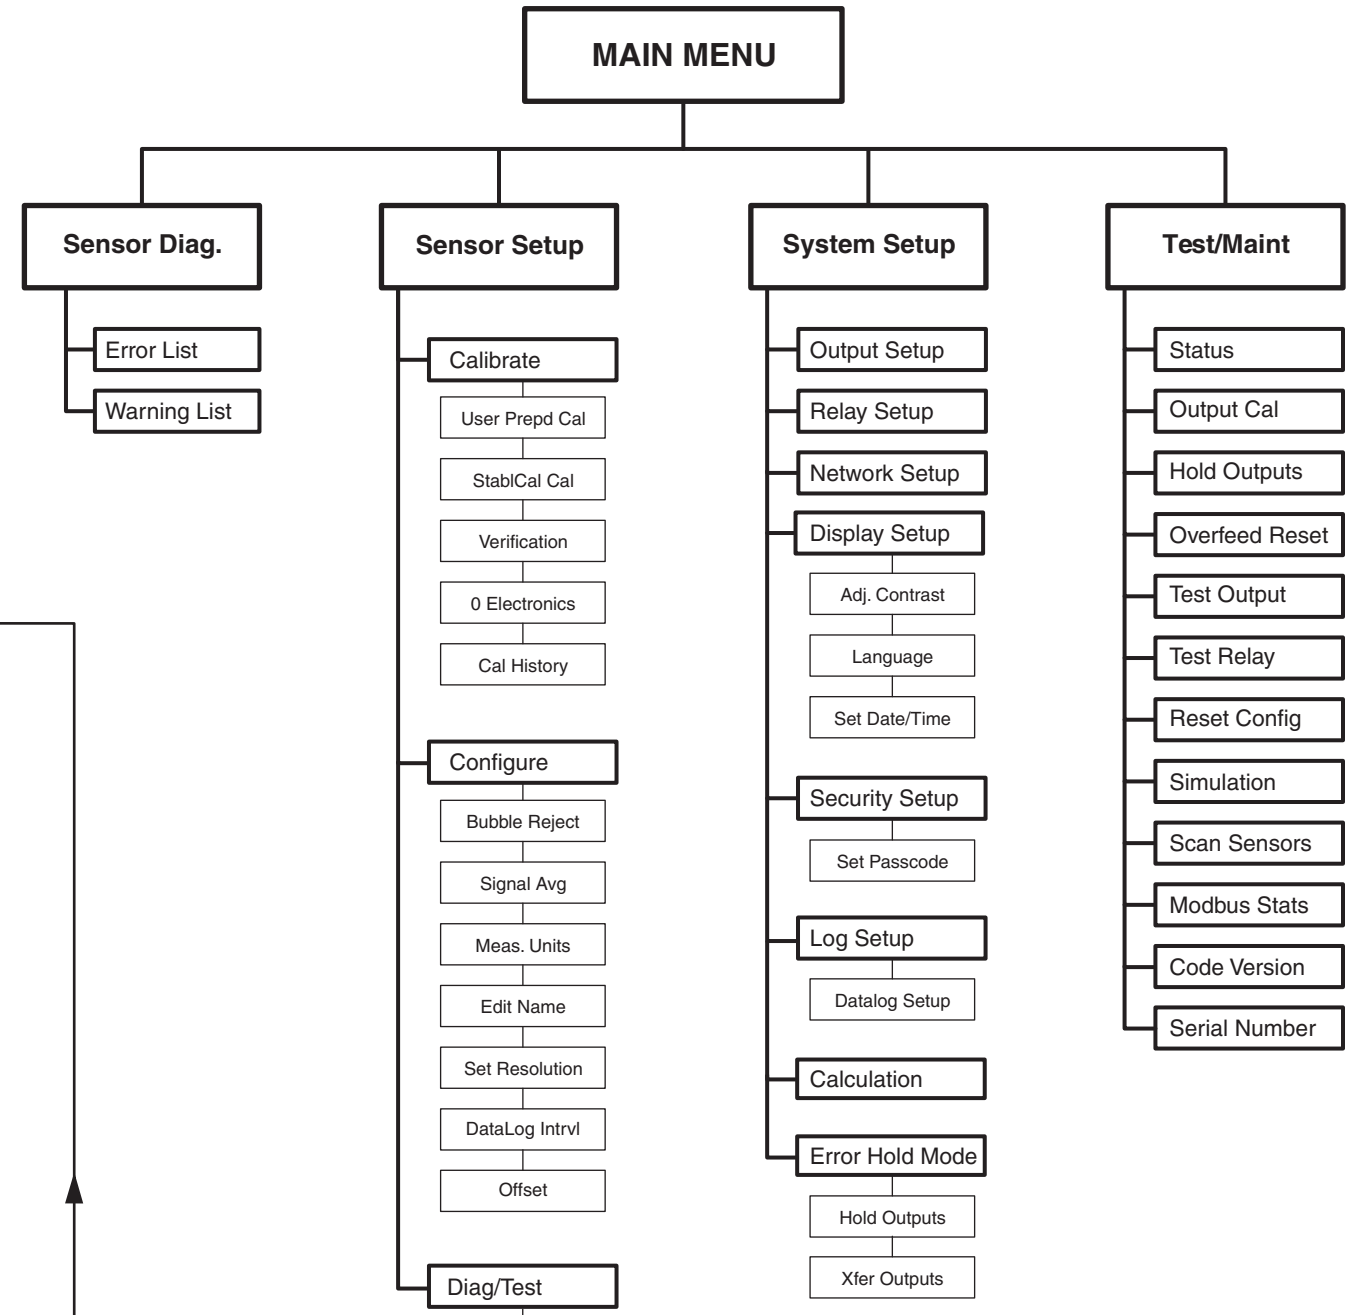

# 1720E Quick Reference Card

**sc100 Controller Keys**

- Back key moves back one level in the menu structure.
- Menu key moves to the main menu from other menus. This key is not active in menus where a selection or other input must be made.
- Home key moves to the Main Measurement screen from any other screen. This key is not active in menus where a selection or other input must be made.
- Enter key accepts an input value, updates, or accepts displayed menu options.