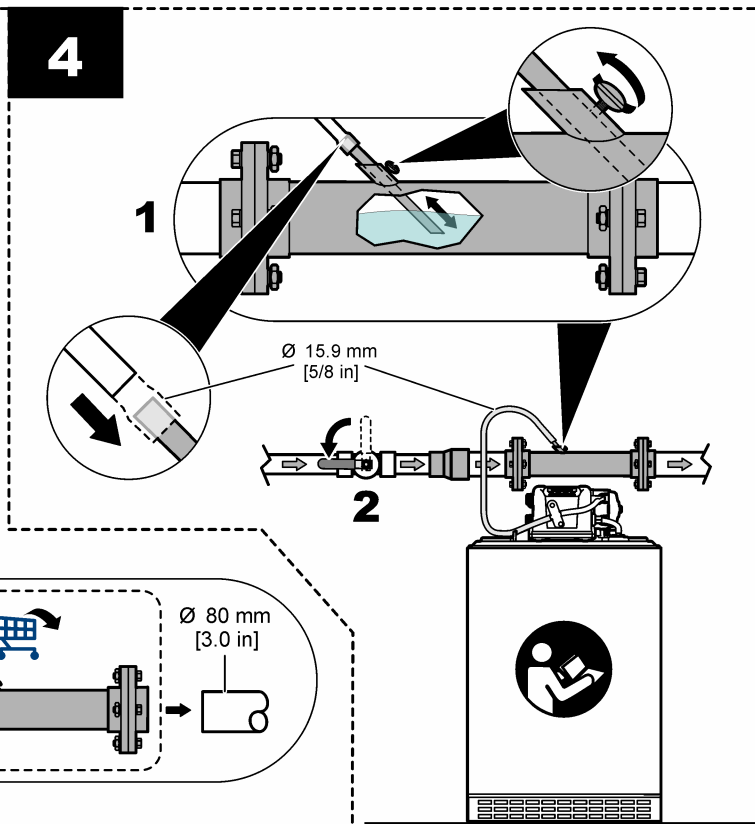

#1

AS950

#2

1

2A

2B

3

HACH COMPANY World Headquarters
 P.O. Box 389, Loveland, CO 80539-0389 U.S.A.
 Tel. (970) 669-3050
 (800) 227-4224 (U.S.A. only)
 Fax (970) 669-2932
 orders@hach.com
 www.hach.com