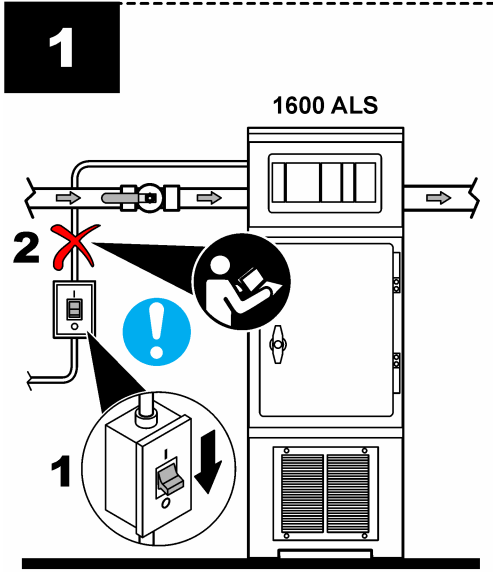

#1

AS950

#2

1

2A

2B

3

HACH COMPANY World Headquarters
 P.O. Box 389, Loveland, CO 80539-0389 U.S.A.
 Tel. (970) 669-3050
 (800) 227-4224 (U.S.A. only)
 Fax (970) 669-2932
 orders@hach.com
 www.hach.com