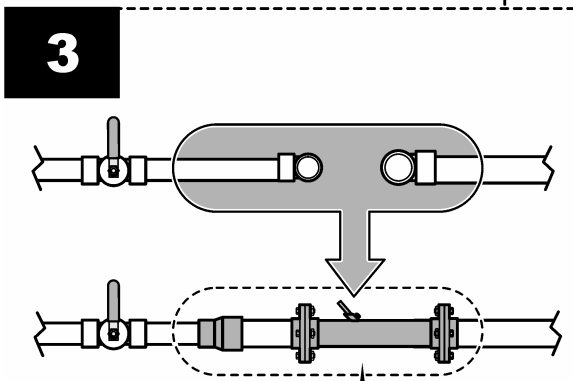

#1

AS950

#2

1

2A

2B

3

HACH COMPANY World Headquarters
 P.O. Box 389, Loveland, CO 80539-0389 U.S.A.
 Tel. (970) 669-3050
 (800) 227-4224 (U.S.A. only)
 Fax (970) 669-2932
 orders@hach.com
 www.hach.com