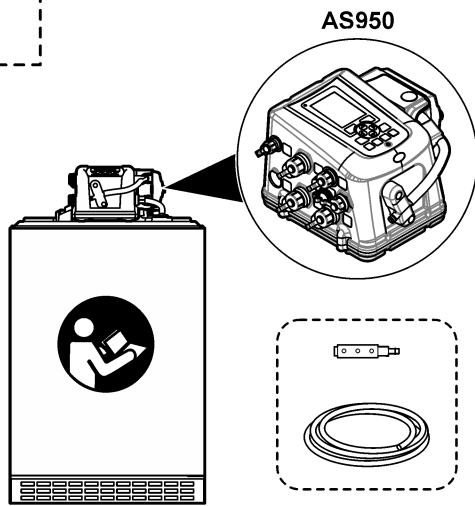

#1

AS950

#2

1

2A

2B

3

HACH COMPANY World Headquarters
 P.O. Box 389, Loveland, CO 80539-0389 U.S.A.
 Tel. (970) 669-3050
 (800) 227-4224 (U.S.A. only)
 Fax (970) 669-2932
 orders@hach.com
 www.hach.com